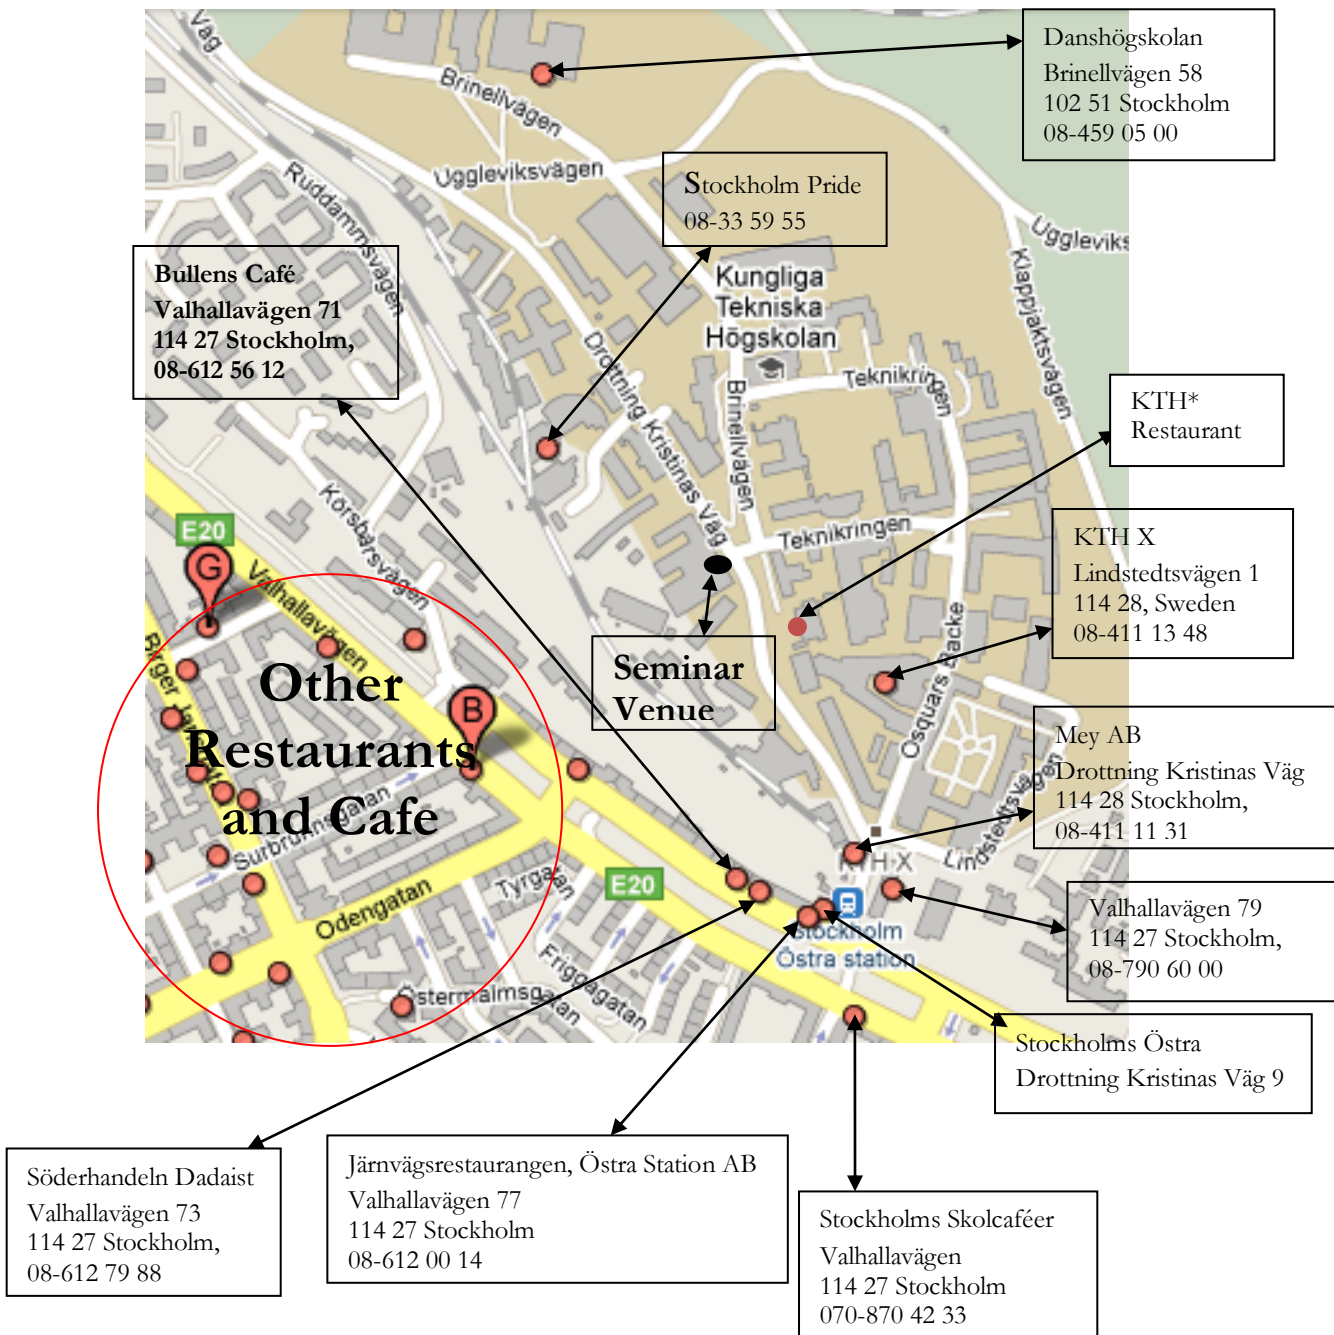

Map of Restaurants in and around KTH Campus

Venue: Drottning Kristinas väg 37, the Swedish National Defence College, KTH Campus