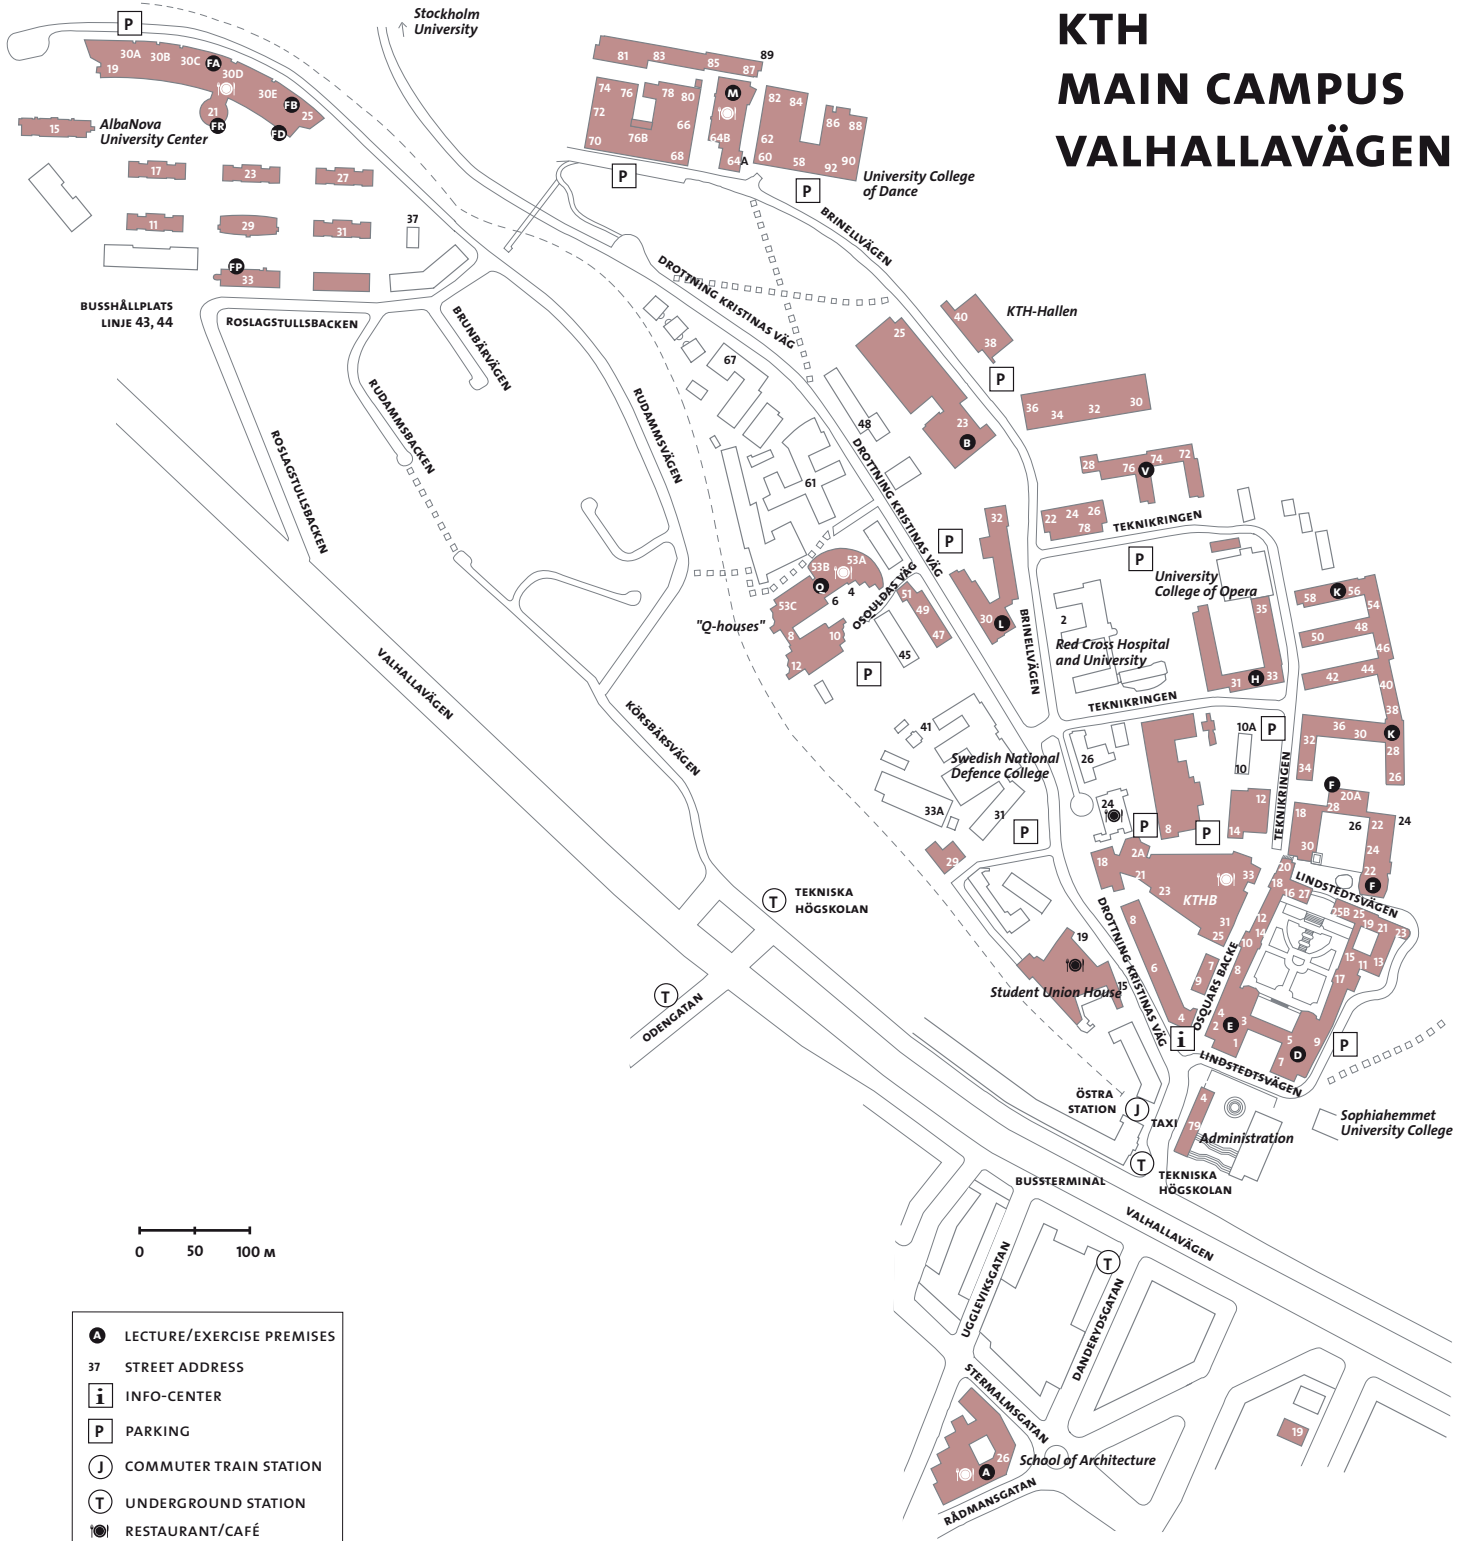

KTH MAIN CAMPUS VALHALLAVÄGEN

- A** LECTURE/EXERCISE PREMISES
- 37** STREET ADDRESS
- i** INFO-CENTER
- P** PARKING
- J** COMMUTER TRAIN STATION
- T** UNDERGROUND STATION
- ☉** RESTAURANT/CAFÉ