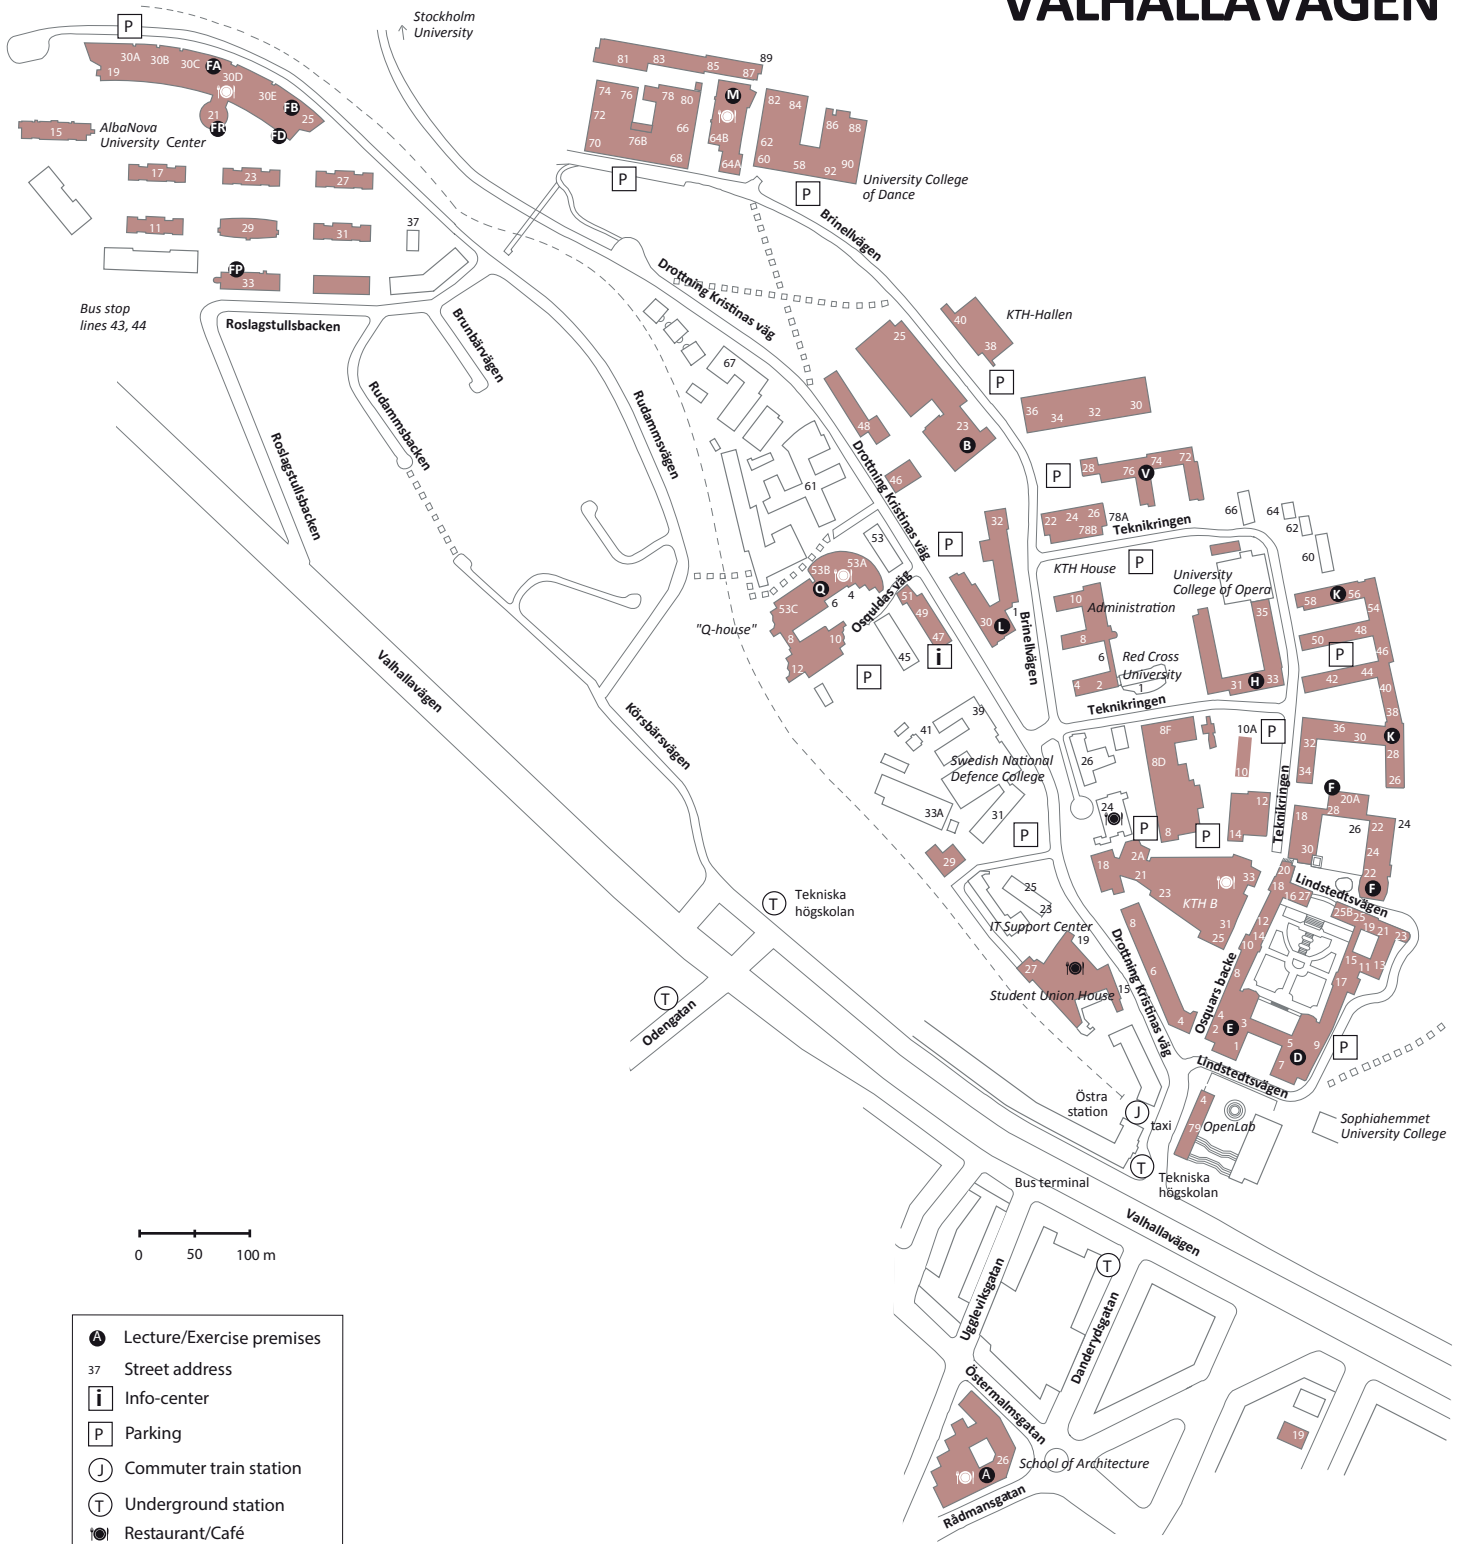

KTH MAIN CAMPUS VALHALLAVÄGEN

- A** Lecture/Exercise premises
- 37 Street address
- i** Info-center
- P** Parking
- J** Commuter train station
- T** Underground station
- Restaurant/Café