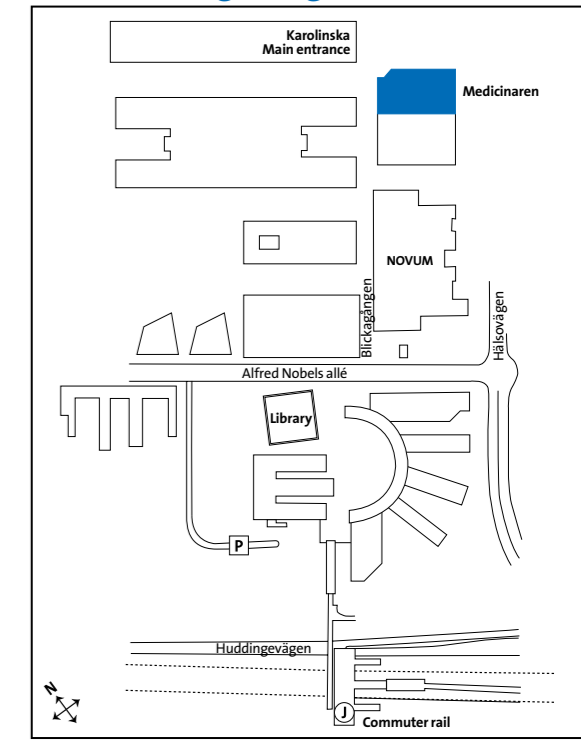

KTH Flemingsberg